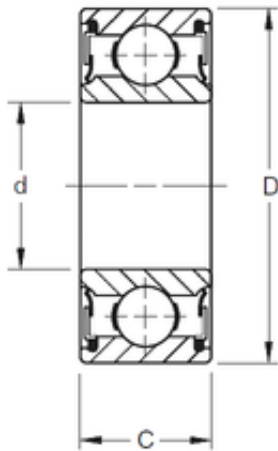

Plunger Pump Fittings Co., Ltd.

30 mm x 72 mm x 19 mm TIMKEN 306PP Single Row Ball Bearings

Bearing No. 306PP

Size	30x72x19 mm
Bore Diameter	30 mm
Outer Diameter	72 mm
Width	19 mm
d	30 mm
D	72 mm
B	19 mm
C	19 mm
Weight	0,354 Kg
Basic dynamic load rating (C)	33,9 kN

306PP Bearing 2D drawings and 3D CAD models