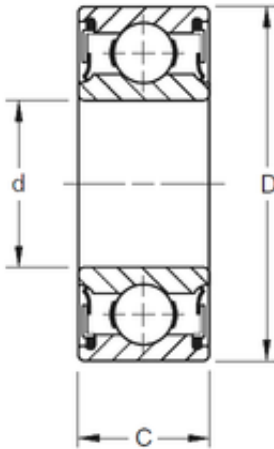

Plunger Pump Fittings Co., Ltd.

25 mm x 52 mm x 15 mm TIMKEN 205PP Single Row Ball Bearings

Bearing No. 205PP

Size	25x52x15 mm
Bore Diameter	25 mm
Outer Diameter	52 mm
Width	15 mm
d	25 mm
D	52 mm
B	15 mm
C	15 mm
Weight	0,127 Kg
Basic dynamic load rating (C)	16 kN

205PP Bearing 2D drawings and 3D CAD models